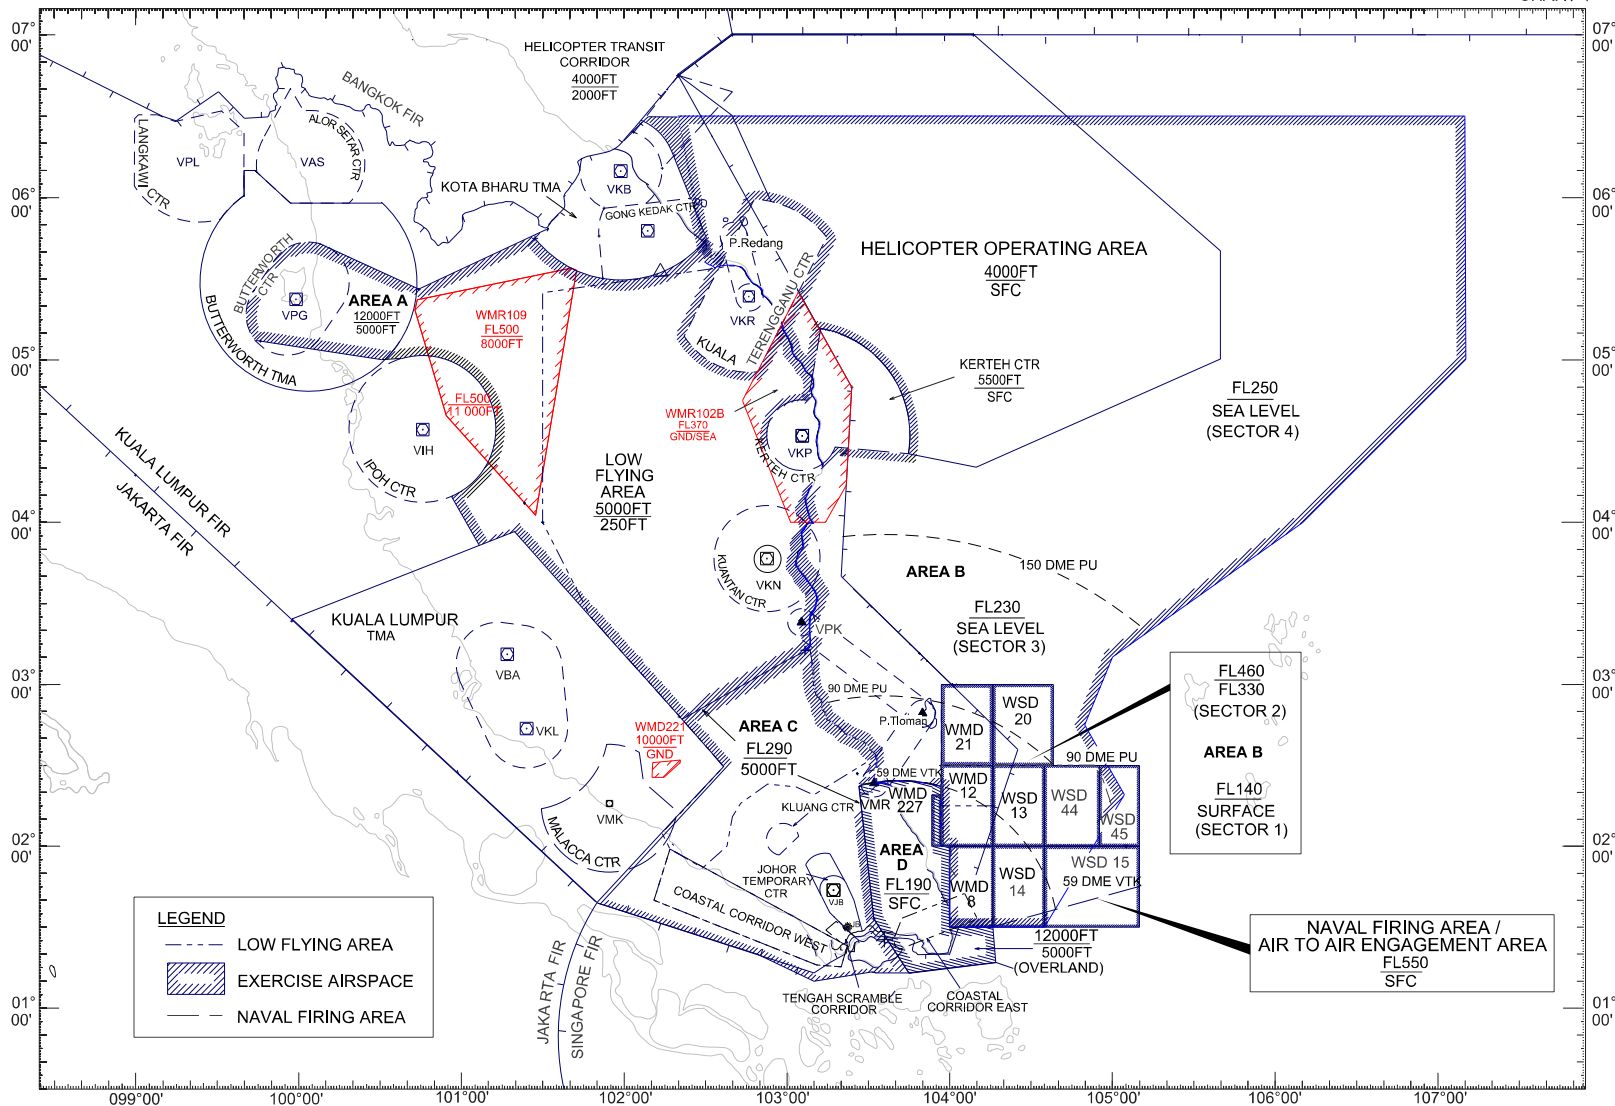

AIRSPACE CLOSURE KUALA LUMPUR & SINGAPORE FIRs

EXERCISE BERSAMA SHIELD 2020

070001UTC TO 141100UTC APRIL 2020

CHART 1

LEGEND

- LOW FLYING AREA
- ▨ EXERCISE AIRSPACE
- NAVAL FIRING AREA

FL460
FL330
(SECTOR 2)

AREA B

FL140
SURFACE
(SECTOR 1)

NAVAL FIRING AREA /
AIR TO AIR ENGAGEMENT AREA
FL550
SFC