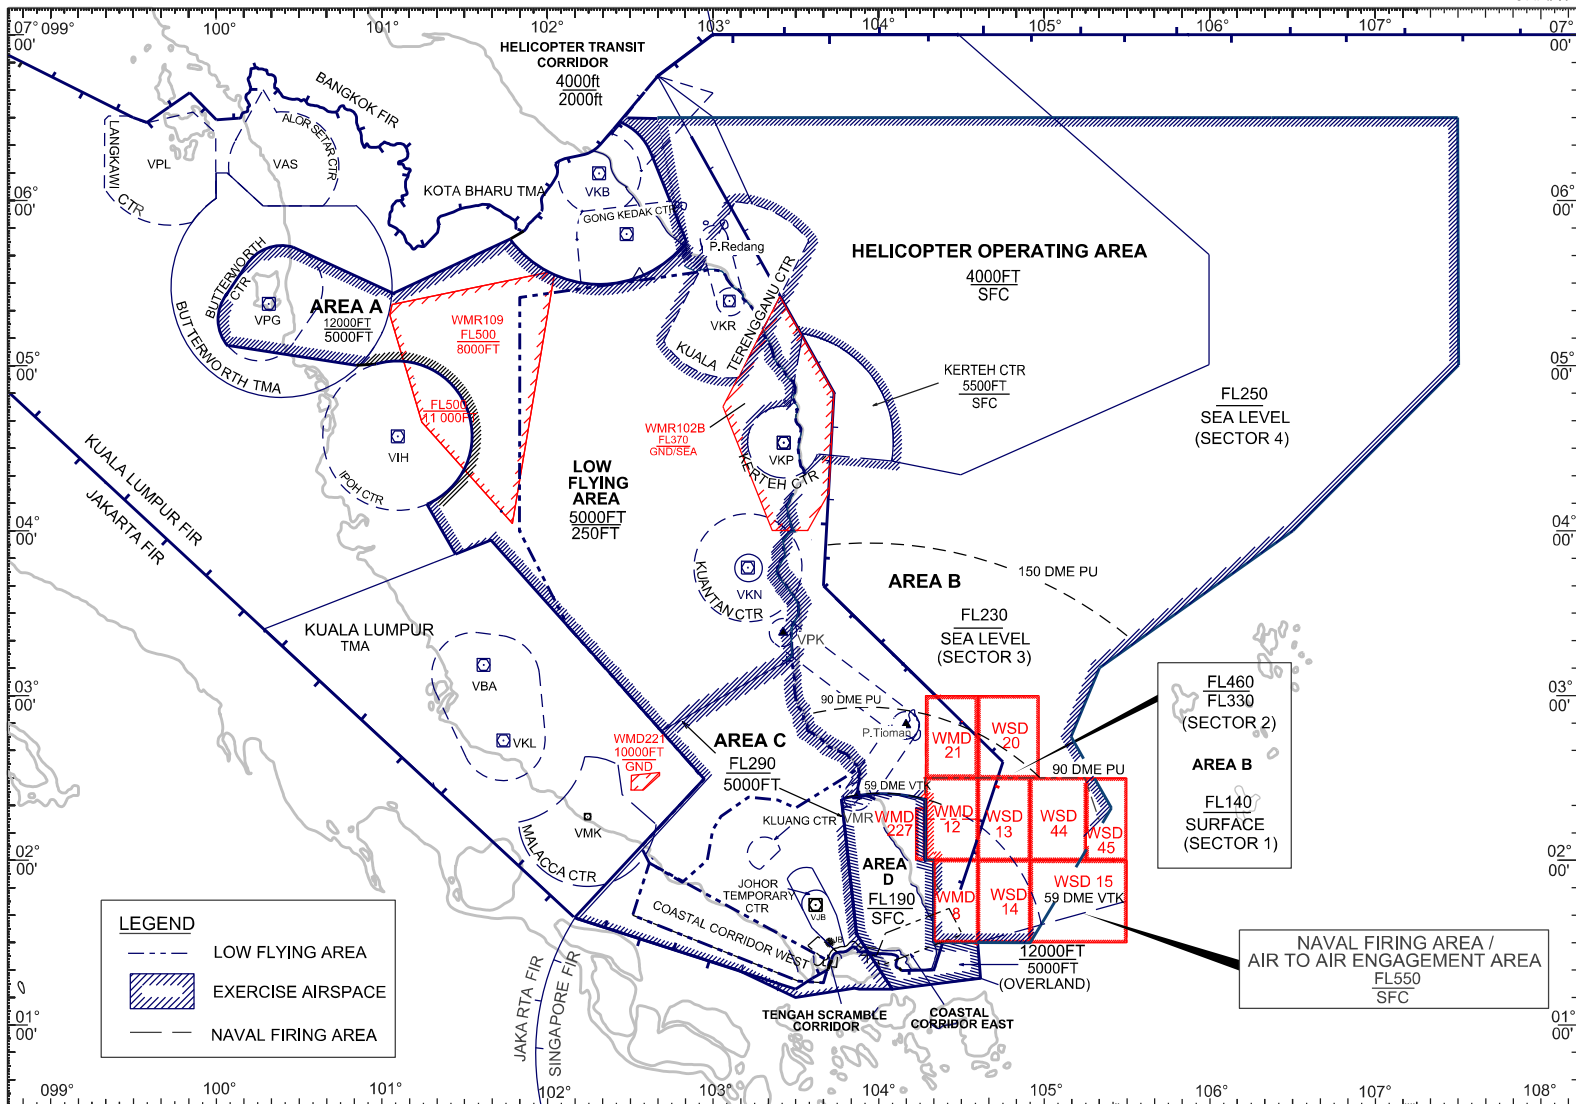

AIRSPACE CLOSURE KUALA LUMPUR & SINGAPORE FIRs

EXERCISE BERSAMA LIMA 19

060001UTC TO 161100UTC OCTOBER 19

CHART 1

LEGEND

- LOW FLYING AREA
- EXERCISE AIRSPACE
- NAVAL FIRING AREA

NAVAL FIRING AREA /
AIR TO AIR ENGAGEMENT AREA
FL550
SFC