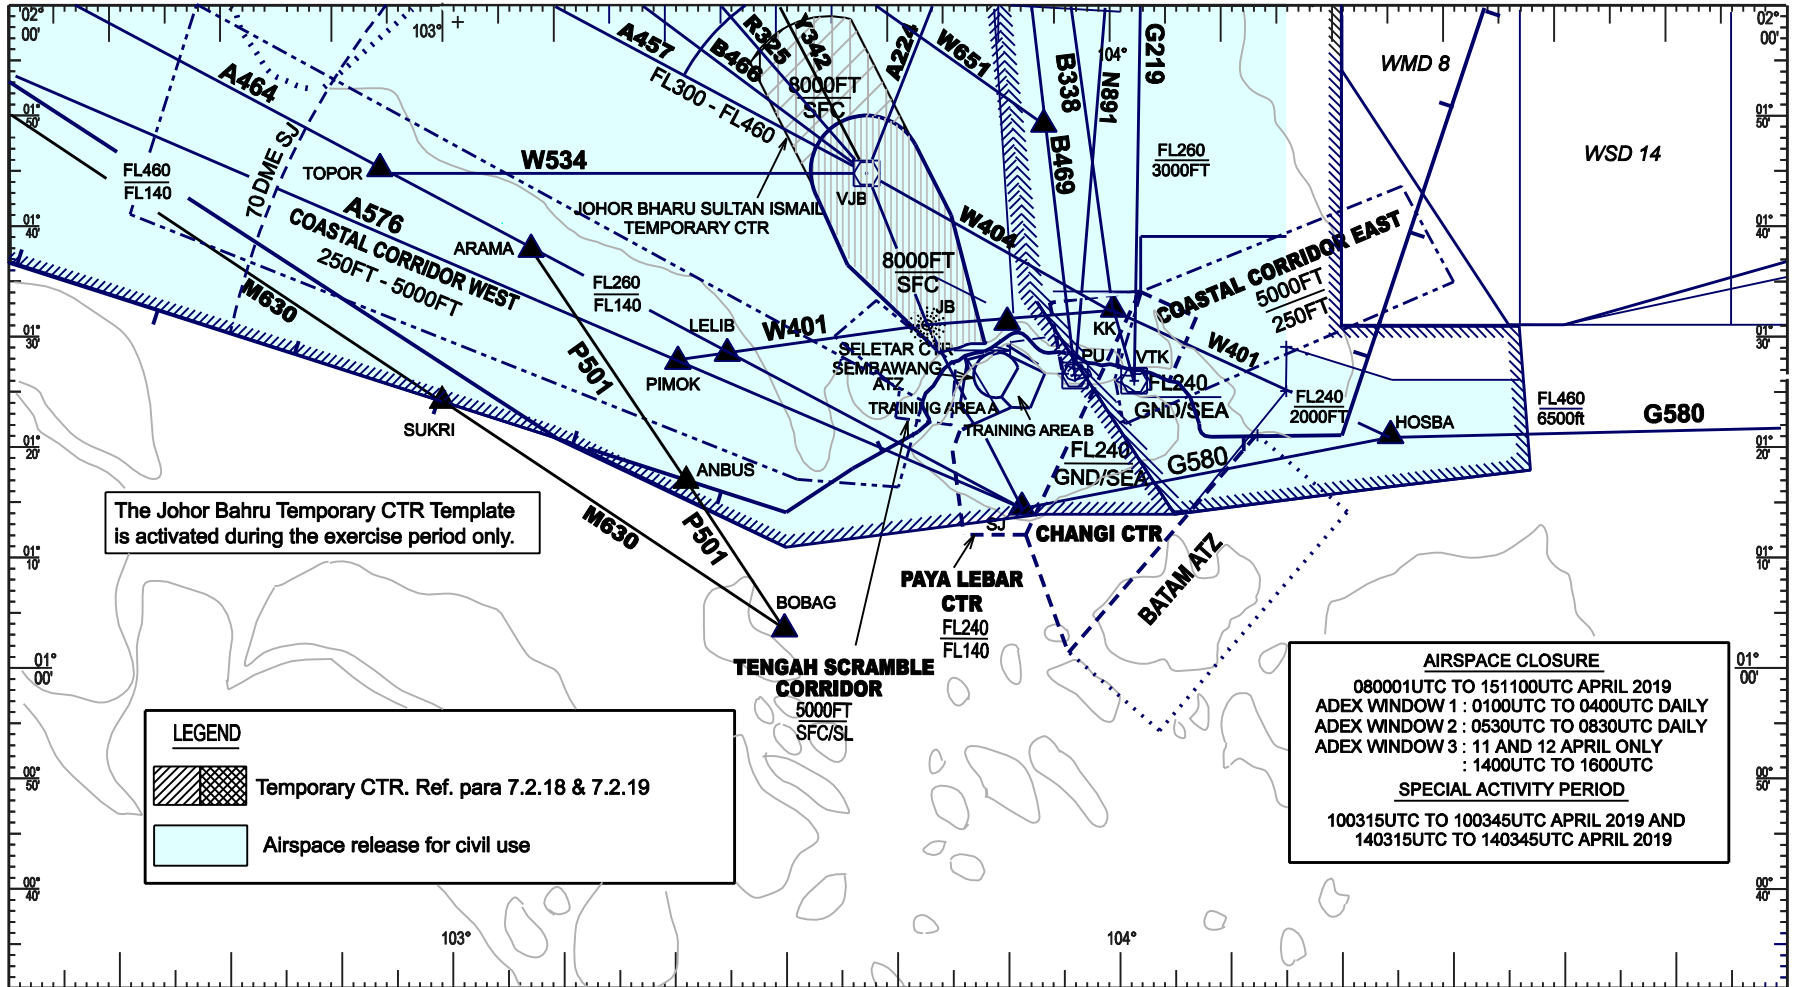

# AIRSPACE CLOSURE KUALA LUMPUR & SINGAPORE FIRs

## EXERCISE BERSAMA SHIELD 19

### 080001UTC TO 151100UTC APRIL 19

CHART 4

The Johor Bahru Temporary CTR Template is activated during the exercise period only.

**LEGEND**

- Temporary CTR. Ref. para 7.2.18 & 7.2.19
- Airspace release for civil use

**AIRSPACE CLOSURE**

080001UTC TO 151100UTC APRIL 2019

ADEX WINDOW 1 : 0100UTC TO 0400UTC DAILY

ADEX WINDOW 2 : 0530UTC TO 0830UTC DAILY

ADEX WINDOW 3 : 11 AND 12 APRIL ONLY  
: 1400UTC TO 1600UTC

**SPECIAL ACTIVITY PERIOD**